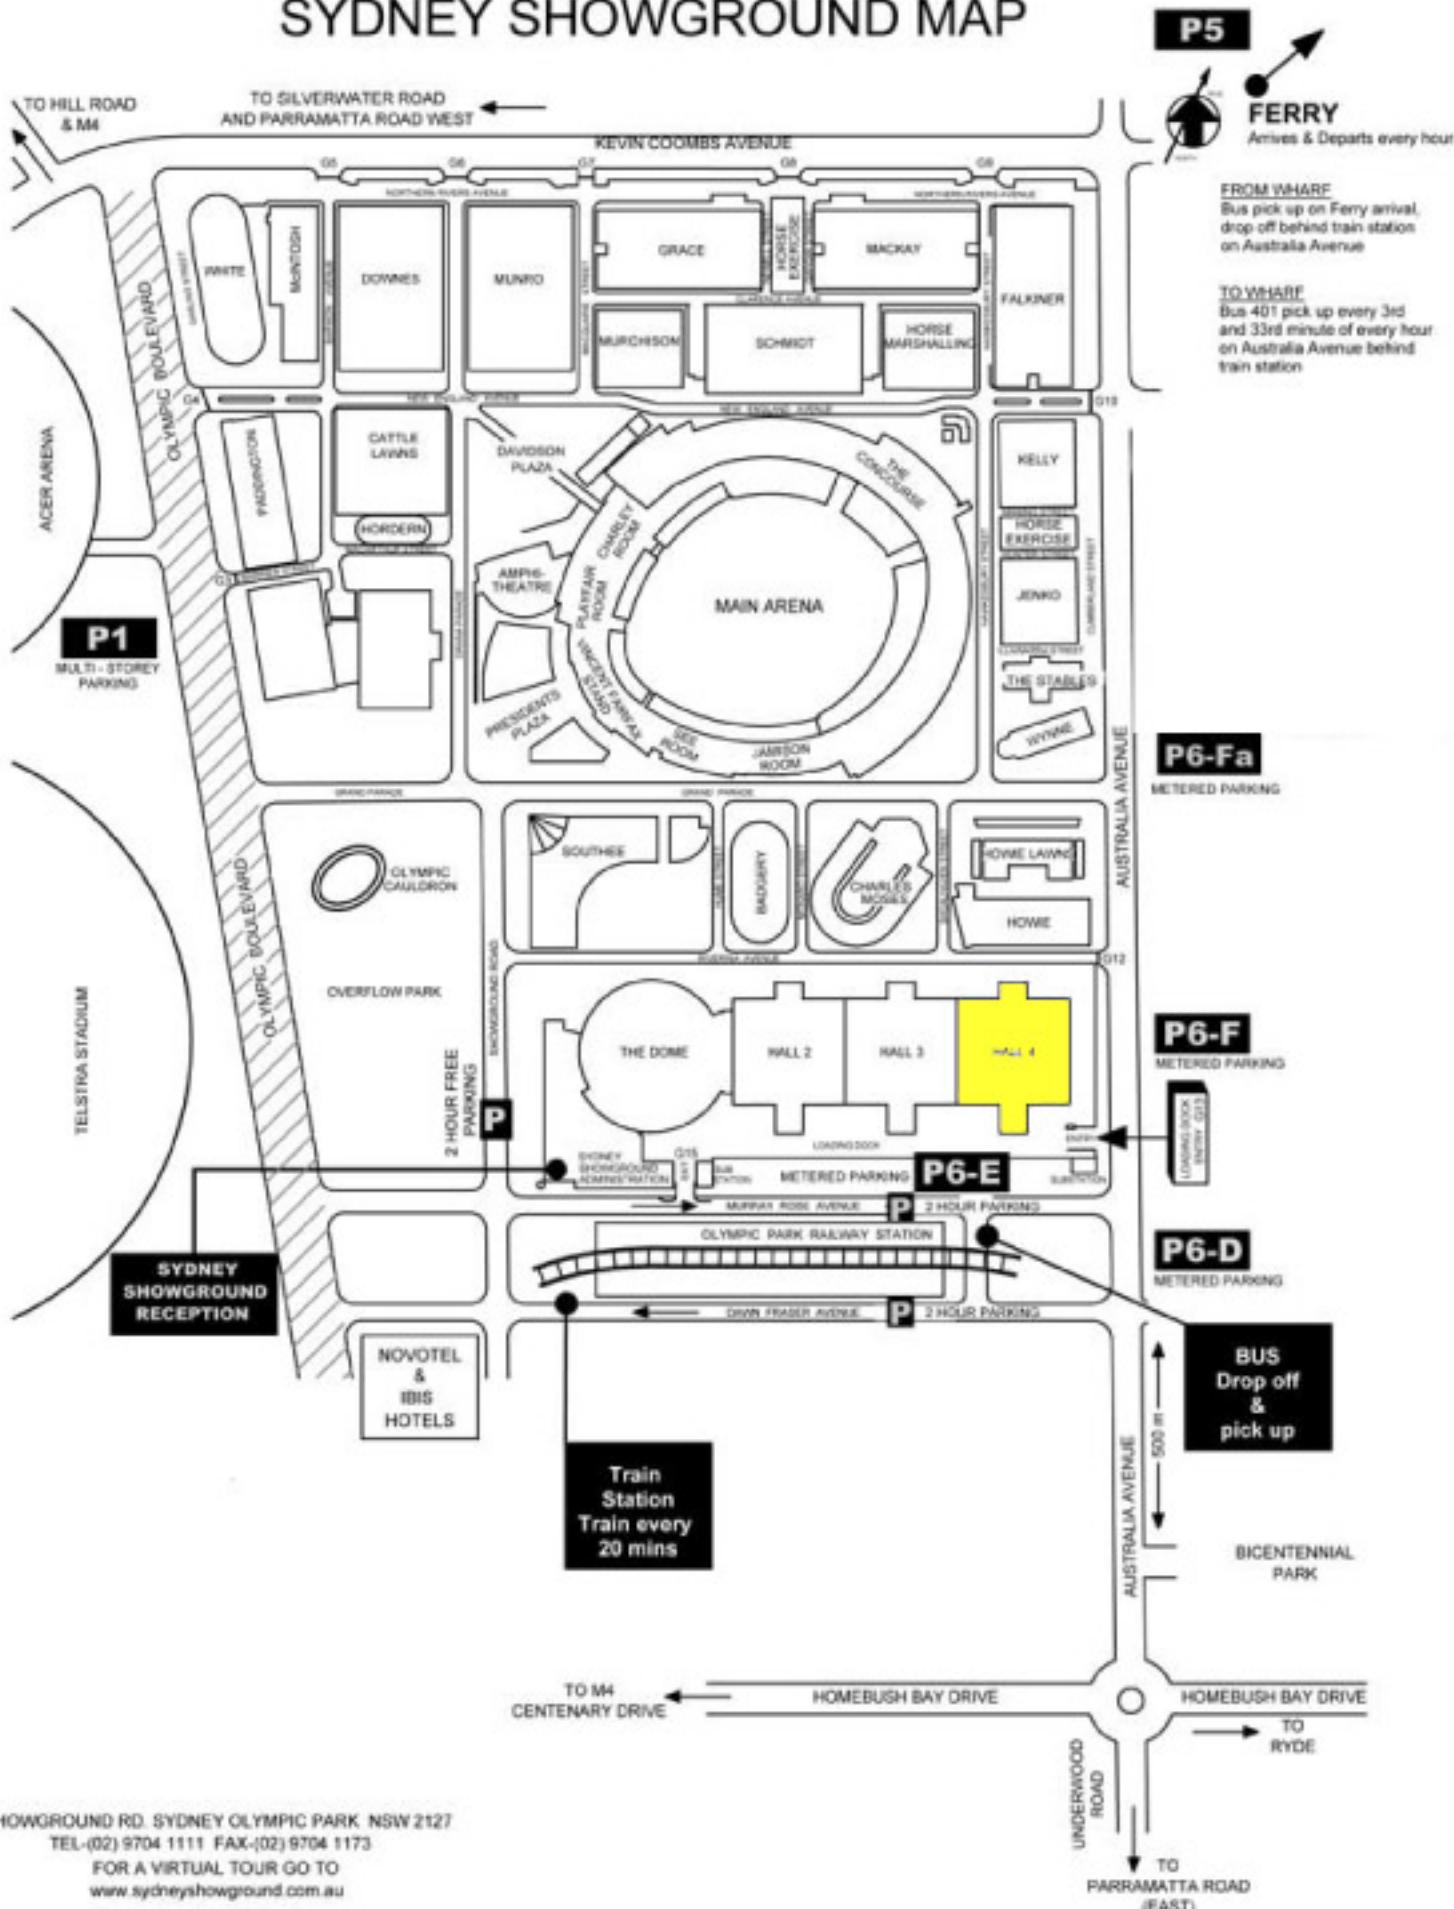

SYDNEY SHOWGROUND MAP

P5
FERRY
 Arrives & Departs every hour

FROM WHARF
 Bus pick up on Ferry arrival,
 drop off behind train station
 on Australia Avenue

TO WHARF
 Bus 401 pick up every 3rd
 and 33rd minute of every hour
 on Australia Avenue behind
 train station

P1
 MULTI-STOREY
 PARKING

P6-Fa
 METERED PARKING

P6-F
 METERED PARKING

P6-E
 METERED PARKING

P6-D
 METERED PARKING

BUS
 Drop off &
 pick up

Train Station
 Train every
 20 mins